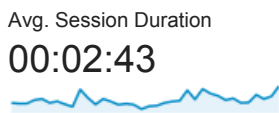

1 Jan 2014 - 31 Aug 2014

Audience Overview

All Sessions
100.00%

+ Add Segment

Overview

Returning Visitor (Blue) | New Visitor (Green)

City	Sessions	% Sessions
1. Slobozia	7,646	53.47%
2. Bucharest	3,013	21.07%
3. Focsani	788	5.51%
4. Calarasi	343	2.40%
5. Braila	238	1.66%
6. Constanta	208	1.45%
7. Ploiesti	207	1.45%
8. (not set)	148	1.03%
9. Galati	113	0.79%
10. Bacau	104	0.73%