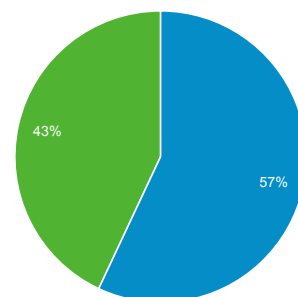

1 Jan 2014 - 31 Aug 2014

Audience Overview

All Sessions
100.00%

+ Add Segment

Overview

Returning Visitor (Blue) | New Visitor (Green)

City	Sessions	% Sessions
1. Slobozia	7,646	53.47%
2. Bucharest	3,013	21.07%
3. Focsani	788	5.51%
4. Calarasi	343	2.40%
5. Braila	238	1.66%
6. Constanta	208	1.45%
7. Ploiesti	207	1.45%
8. (not set)	148	1.03%
9. Galati	113	0.79%
10. Bacau	104	0.73%