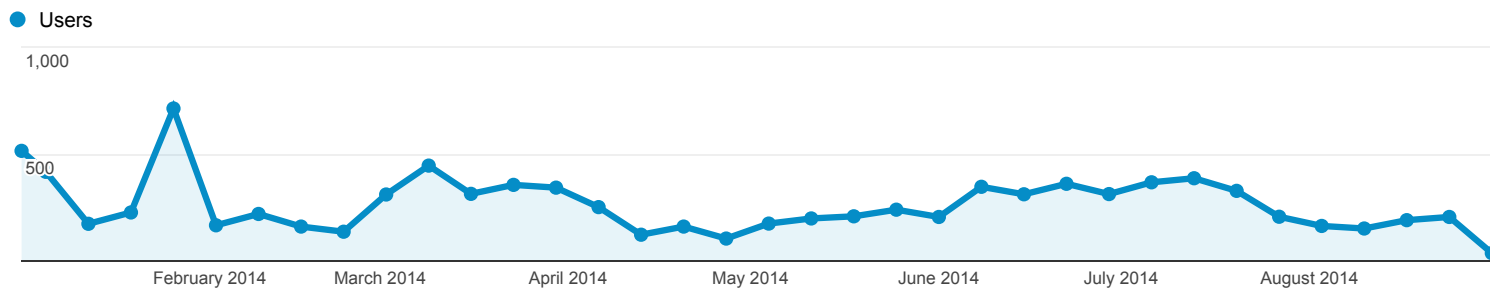

1 Jan 2014 - 31 Aug 2014

Audience Overview

All Sessions
100.00%

+ Add Segment

Overview

Returning Visitor (Blue) | New Visitor (Green)

City	Sessions	% Sessions
1. Slobozia	7,646	53.47%
2. Bucharest	3,013	21.07%
3. Focsani	788	5.51%
4. Calarasi	343	2.40%
5. Braila	238	1.66%
6. Constanta	208	1.45%
7. Ploiesti	207	1.45%
8. (not set)	148	1.03%
9. Galati	113	0.79%
10. Bacau	104	0.73%